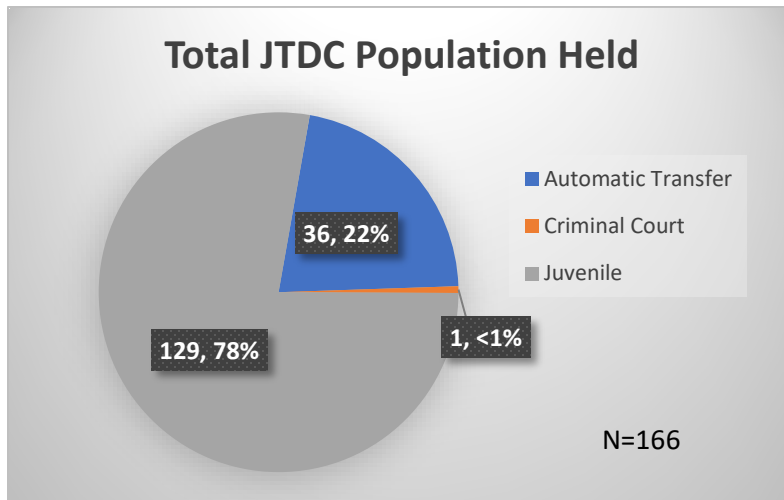

Daily Data Dashboard – August 4, 2023

Demographics for JTDC Population

Friday Morning Midnight Count

Total # of probation Involved youth¹: 1,271

¹ Probation Active: Any youth who is pending sentencing with an active social history, has been formally placed on probation or supervision with Cook County Juvenile Probation on the date of the report.

*Age, Gender and Race for Criminal Court population (N=1) is not represented in this report.

Data sources: cFive Supervisor – Probation Population and RMIS – JTDC Population

Daily Data Dashboard – August 4, 2023
Demographics for JTDC Population
Friday Morning Midnight Count