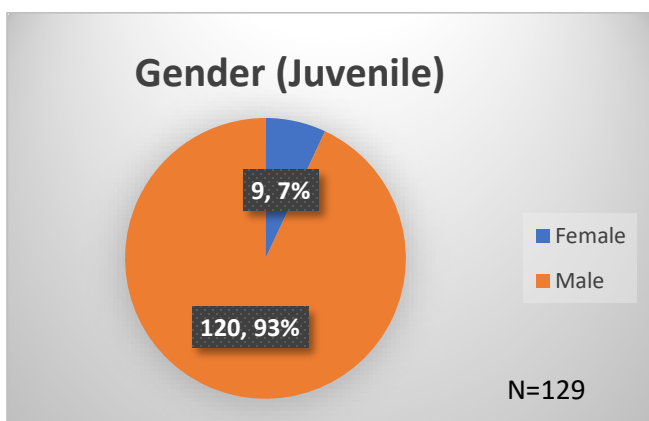

Daily Data Dashboard – August 4, 2023

Demographics for JTDC Population

Friday Morning Midnight Count

Total # of probation Involved youth¹: 1,271

¹ Probation Active: Any youth who is pending sentencing with an active social history, has been formally placed on probation or supervision with Cook County Juvenile Probation on the date of the report.

*Age, Gender and Race for Criminal Court population (N=1) is not represented in this report.

Data sources: cFive Supervisor – Probation Population and RMIS – JTDC Population

Daily Data Dashboard – August 4, 2023
Demographics for JTDC Population
Friday Morning Midnight Count