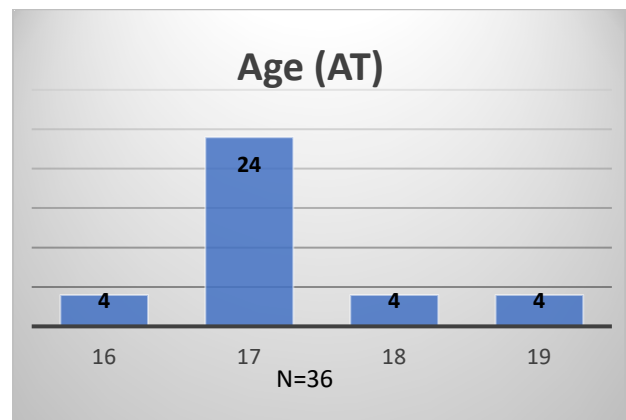

Daily Data Dashboard – August 4, 2023

Demographics for JTDC Population

Friday Morning Midnight Count

Total # of probation Involved youth¹: 1,271

¹ Probation Active: Any youth who is pending sentencing with an active social history, has been formally placed on probation or supervision with Cook County Juvenile Probation on the date of the report.

*Age, Gender and Race for Criminal Court population (N=1) is not represented in this report.

Data sources: cFive Supervisor – Probation Population and RMIS – JTDC Population

Daily Data Dashboard – August 4, 2023
Demographics for JTDC Population
Friday Morning Midnight Count