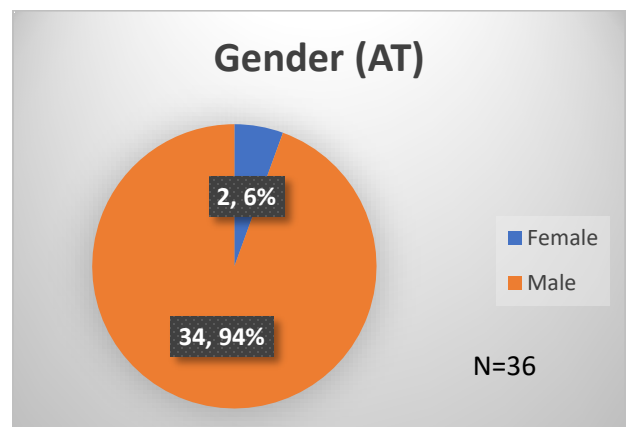

Daily Data Dashboard – August 4, 2023

Demographics for JTDC Population

Friday Morning Midnight Count

Total # of probation Involved youth¹: 1,271

¹ Probation Active: Any youth who is pending sentencing with an active social history, has been formally placed on probation or supervision with Cook County Juvenile Probation on the date of the report.

*Age, Gender and Race for Criminal Court population (N=1) is not represented in this report.

Data sources: cFive Supervisor – Probation Population and RMIS – JTDC Population

Daily Data Dashboard – August 4, 2023
Demographics for JTDC Population
Friday Morning Midnight Count