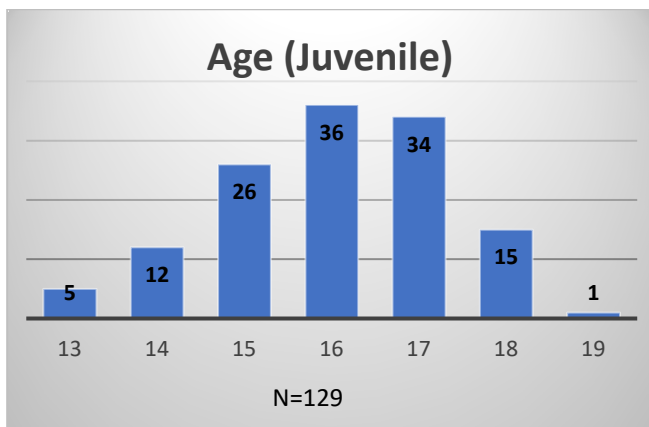

Daily Data Dashboard – August 4, 2023

Demographics for JTDC Population

Friday Morning Midnight Count

Total # of probation Involved youth¹: 1,271

¹ Probation Active: Any youth who is pending sentencing with an active social history, has been formally placed on probation or supervision with Cook County Juvenile Probation on the date of the report.

*Age, Gender and Race for Criminal Court population (N=1) is not represented in this report.

Data sources: cFive Supervisor – Probation Population and RMIS – JTDC Population

Daily Data Dashboard – August 4, 2023
Demographics for JTDC Population
Friday Morning Midnight Count